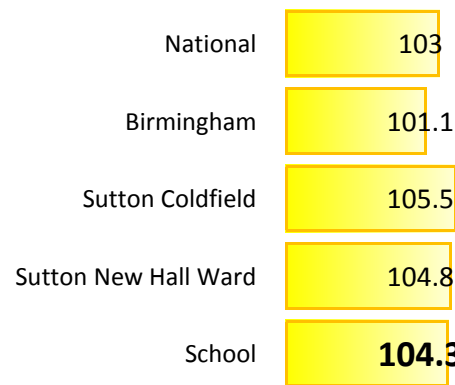

The Deanery Church of England Primary School

DfE: 3305201
Type: Academy converter
Location: Sutton New Hall Ward, Sutton Coldfield (B76 2RD)
Ofsted: Outstanding (12/06/13)
Year Groups: R - 6

Primary Roll / Ave Roll:
Free school Meal:
Disadvantaged:
EAL:
BME/BAME:

School	Ward	District	LA	National
419	215 (7)	255 (27)	339 (325)	-
1%	4%	7%	28%	15%
4%	10%	13%	42%	26%
1%	2%	3%	25%	11%
15%	18%	20%	63%	24%

Reading

This dashboard is provisional and will change once KS1 - KS2 progress measures are made available to the LA