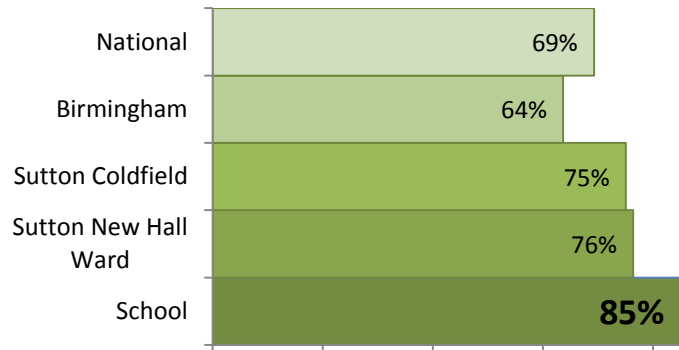

The Deanery Church of England Primary School

DfE: 3305201
Type: Academy converter
Location: Sutton New Hall Ward, Sutton Coldfield (B76 2RD)
Ofsted: Outstanding (12/06/13)
Year Groups: R - 6

Primary Roll / Ave Roll:
Free school Meal:
Disadvantaged:
EAL:
BME/BAME:

School	Ward	District	LA	National
419	215 (7)	255 (27)	339 (325)	-
1%	4%	7%	28%	15%
4%	10%	13%	42%	26%
1%	2%	3%	25%	11%
15%	18%	20%	63%	24%

EYFSP
% Good Level of Development