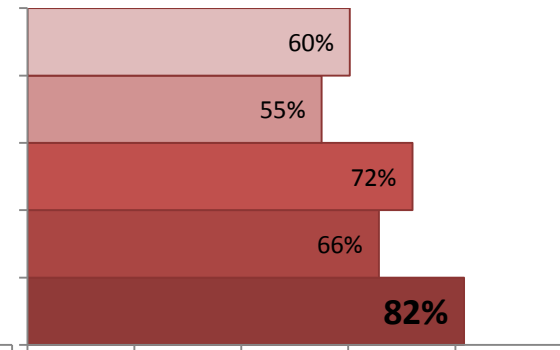

Key Stage 1
% EXS+ Reading, Writing and Maths