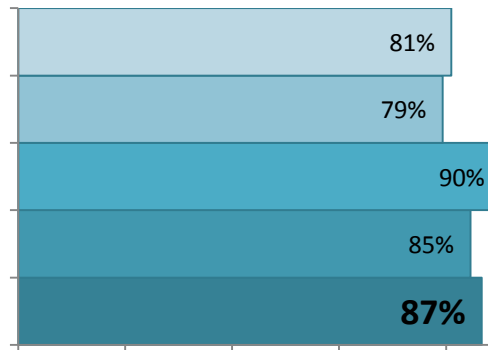

Phonics
% Year 1 Working At