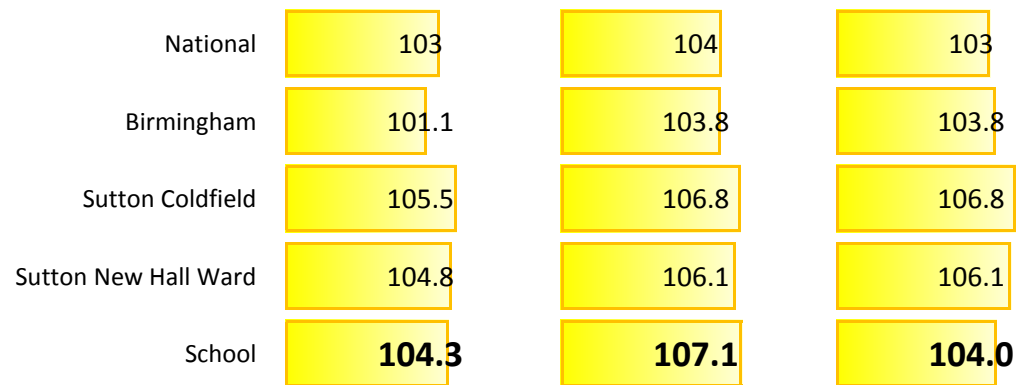

Reading

Grammar, Punctuation & Spelling

Mathematics

This dashboard is provisional and will change once KS1 - KS2 progress measures are made available to the LA